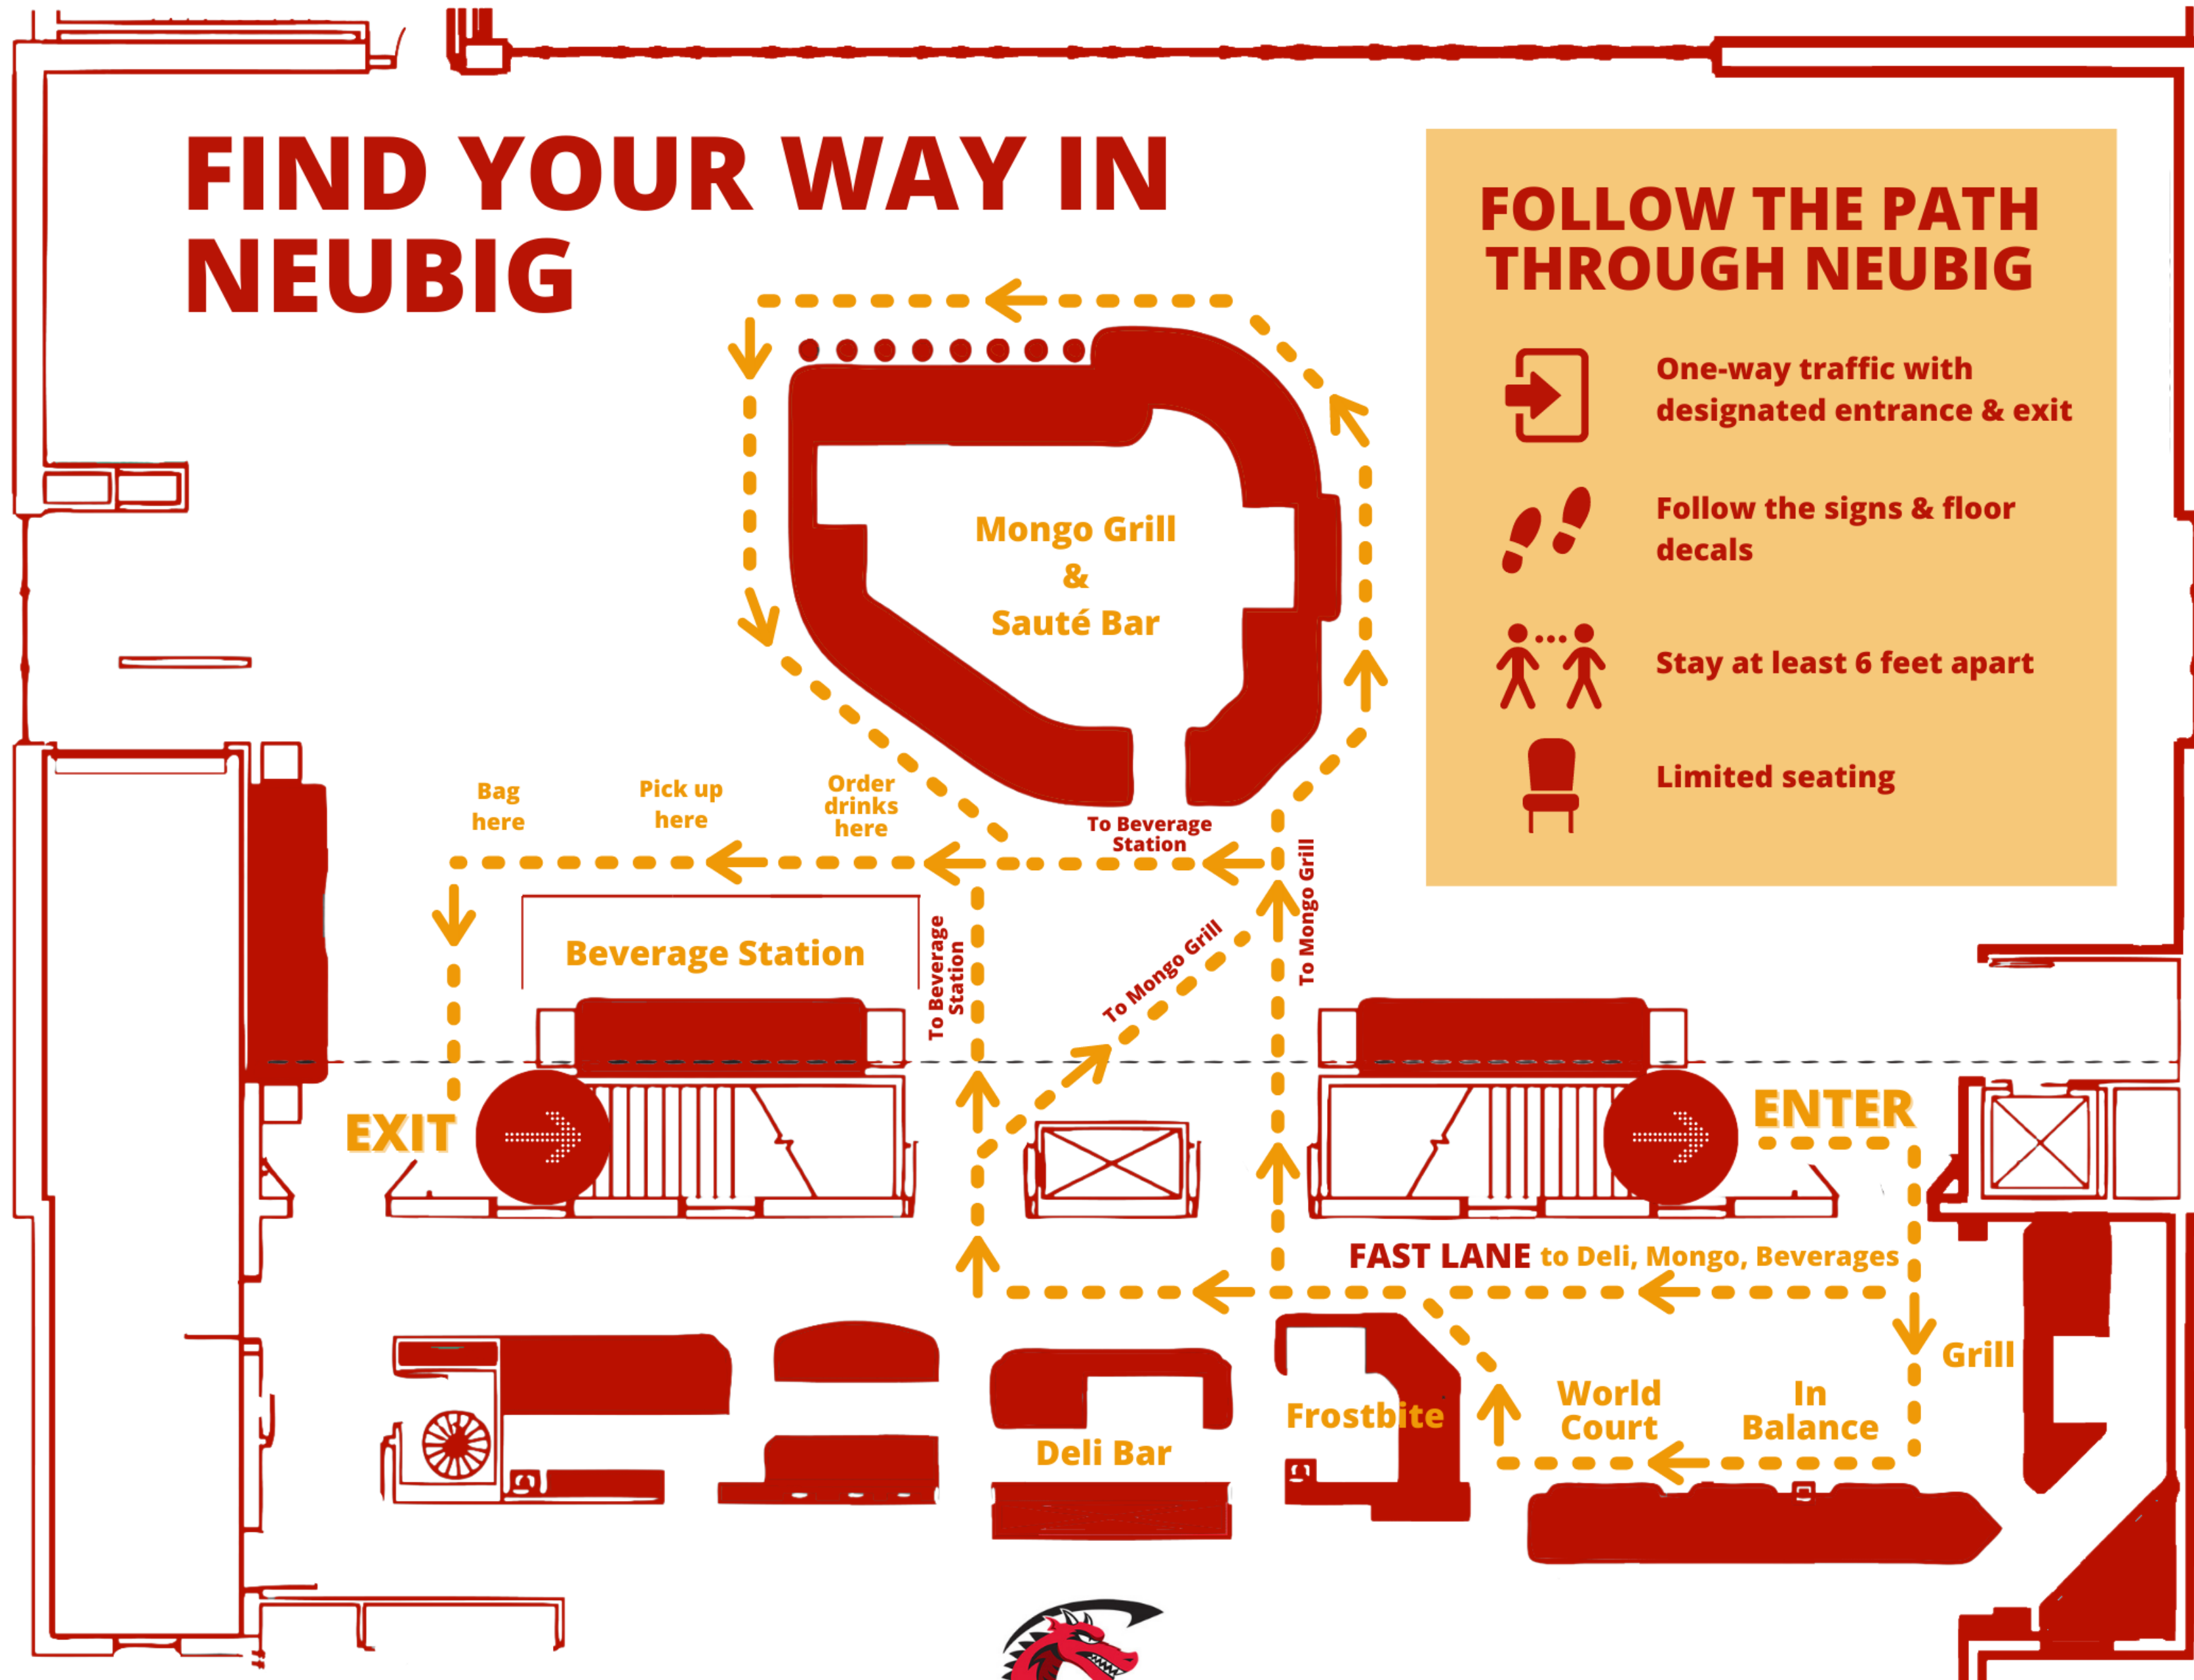

FIND YOUR WAY IN NEUBIG

FOLLOW THE PATH THROUGH NEUBIG

One-way traffic with designated entrance & exit

Follow the signs & floor decals

Stay at least 6 feet apart

Limited seating

SUNY CORTLAND
DINING SERVICES